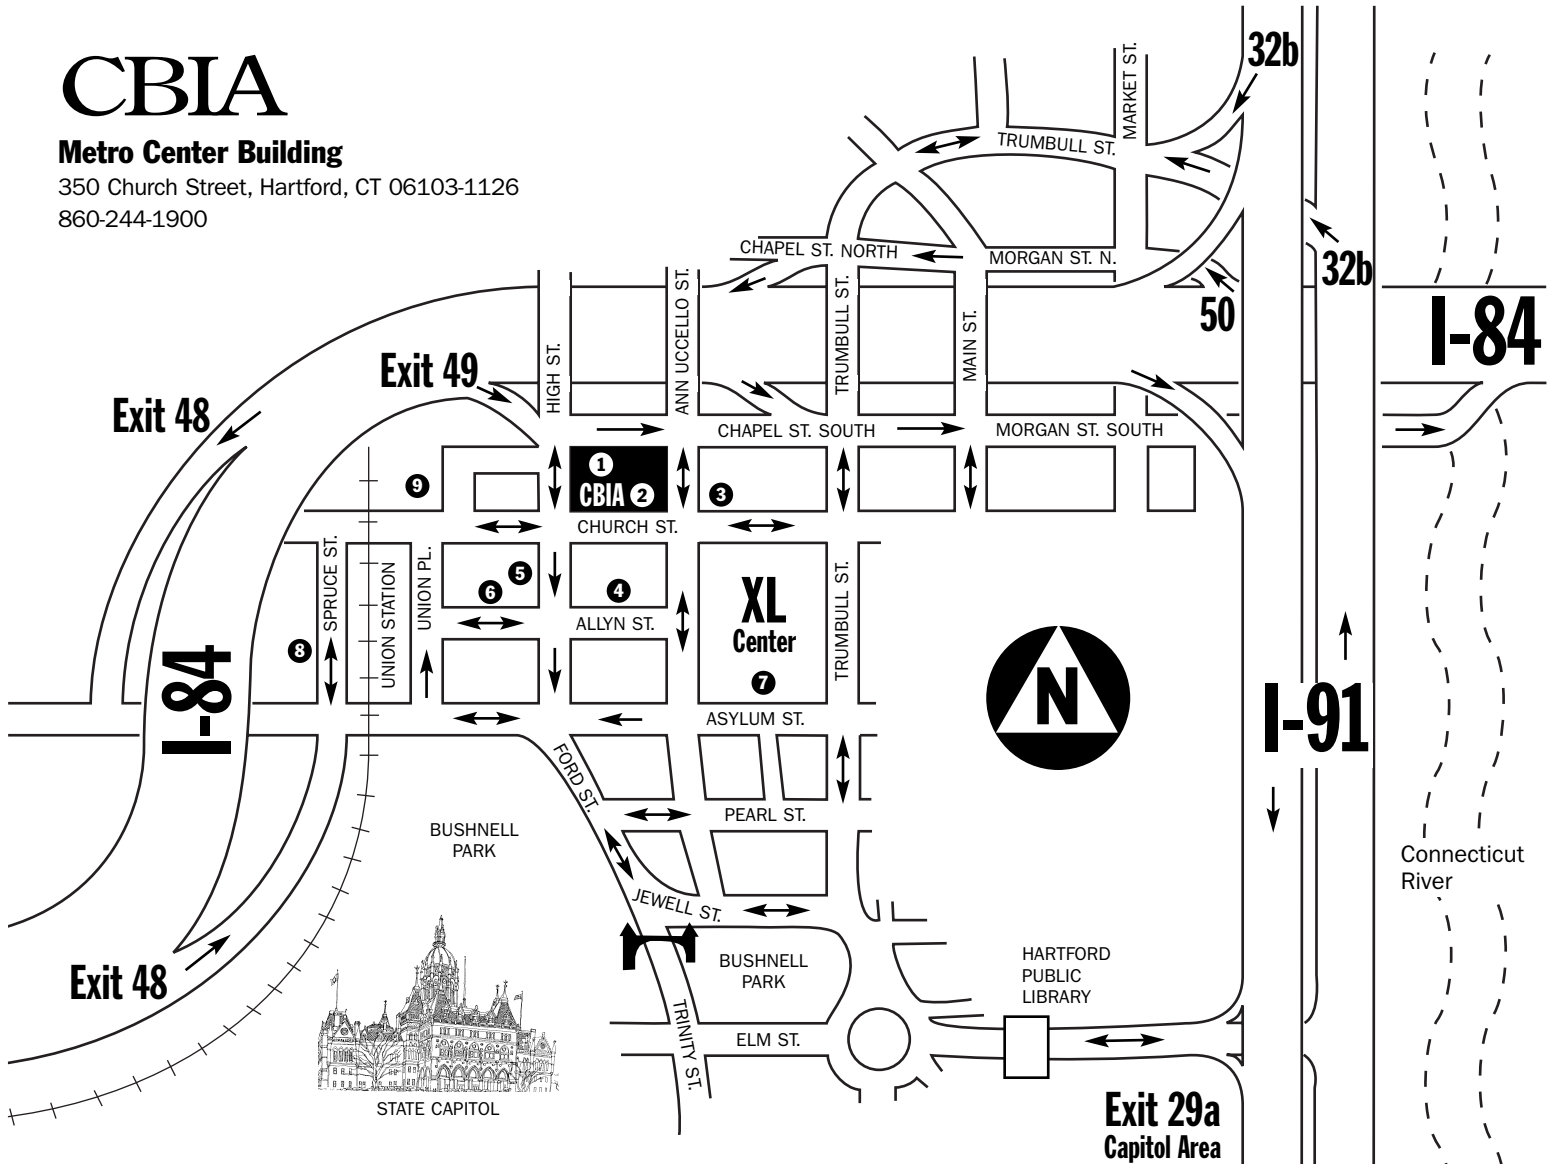

CBIA

Metro Center Building

350 Church Street, Hartford, CT 06103-1126
860-244-1900

Directions

CBIA is located on the corner of Church and High Streets in the Metro Center Building. The conference center is on the first floor.

- **From I-91 northbound or southbound:** Take Exit 32B (Trumbull St.). At end of ramp, continue straight ahead four blocks to Church Street. Turn right onto Church Street. Metro Center will be on your right.
- **From I-84 westbound:** Exit 50 (Main St.) At end of ramp, continue straight ahead for two blocks, past the Crown Plaza Hotel. Turn left onto Trumbull St. At the second light, turn right onto Church Street. Metro Center will be on your right.
- **From I-84 eastbound:** Take Exit 48 (Asylum Street). At light, turn right onto Asylum and take the first left onto Union Place. Proceed for two blocks to the end of the street. Turn right onto Church Street. Metro Center will be on your left.

Parking

- 1 Metro Center parking garage (enter from Chapel St. South or High St.)
- 2 Saints parking lot (enter from Church St. or Ann St.)
- 3 Pro Park (across from Saints parking lot Ann St. entrance)
- 4 Central Systems Parking, Allyn St.
- 5 Pro Park (enter from High St.)
- 6 Union Place Parking (across from Black Bear Saloon)
- 7 XL Center Garage
- 8 Greater Hartford Transit (across from bus/train station)
- 9 Pro Park (next to RR bridge)